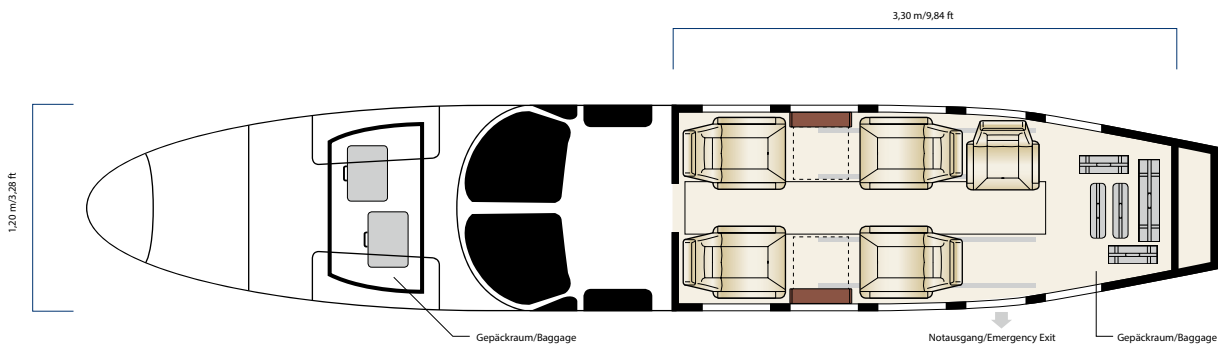

Cessna 425 Conquest I

Registration: D-IPCG
Passagiere/Passengers: 4+1
Crew: Pilot/Co-Pilot
Geschwindigkeit/Speed: 460 km/h
Reichweite/Range: up to 2200 km
(depending on loading
& weather consitions)

Hersteller/Manufacturer: Cessna Aircraft
Company

Interieur/Interior:

- Elegante Ledersitze/Elegant leather seats
- Druckkabine/Pressurized cabin

Catering

- VIP Catering
- Open Bar

Aerowest GmbH

Nordstr. 18 (GAT II) | 30855 Langenhagen
Tel. +49 (0) 511 737 000 | Fax +49 (0) 511 721 806
E-Mail ops@aerowest.net | www.aerowest.net