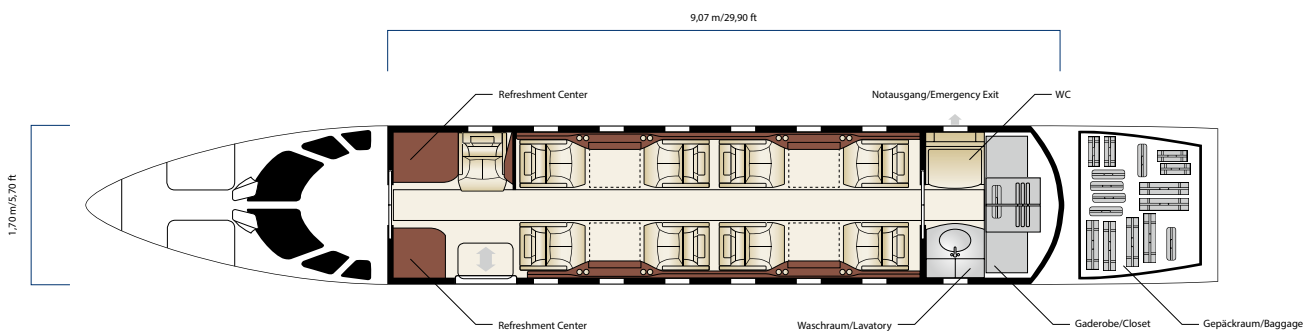

Cessna 680 Citation Sovereign+

Registration:	D-CARO
Passagiere/Passengers:	9
Crew:	Pilot/Co-Pilot Flight Attendant
Geschwindigkeit/Speed:	860 km/h
Reichweite/Range:	up to 5700 km (depending on loading & weather consitions)
Hersteller/Manufacturer	Cessna Aircraft Company

Interieur/Interior:

- Elegante Ledersitze/Elegant leather seats
- Auf Wunsch auch mit vier Betten/Four convertible beds available

Catering

- VIP/Hot Catering
- Open Bar

Aerowest GmbH

Nordstr. 18 (GAT II) | 30855 Langenhagen
Tel. +49 (0) 511 737 000 | Fax +49 (0) 511 721 806
E-Mail ops@aerowest.net | www.aerowest.net