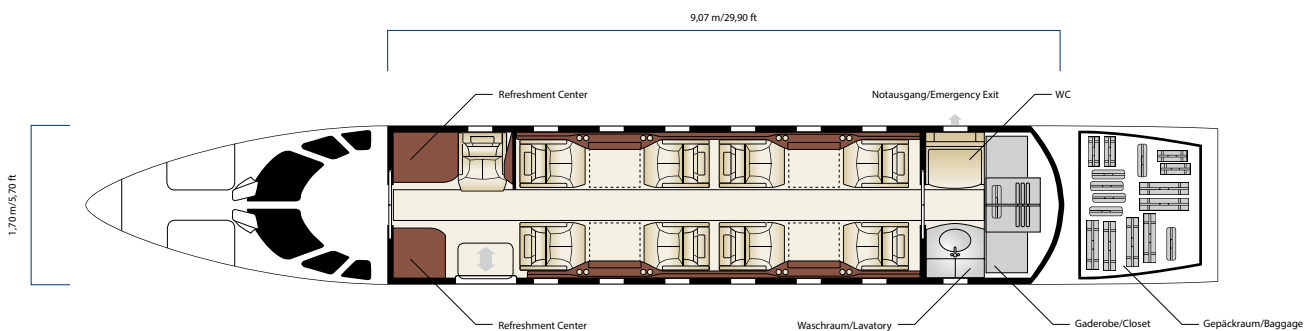

Cessna 680 Citation Sovereign

Registration:	D-CAWB
Passagiere/Passengers:	9
Crew:	Pilot/Co-Pilot Flight Attendant
Geschwindigkeit/Speed:	840 km/h
Reichweite/Range:	up to 5700 km (depending on loading & weather consitions)
Hersteller/Manufacturer	Cessna Aircraft Company

Interieur/Interior:

- Elegante Ledersitze/Elegant leather seats
- Auf Wunsch auch mit vier Betten/Four convertible beds available

Catering

- VIP/Hot Catering
- Open Bar

Aerowest GmbH

Nordstr. 18 (GAT II) | 30855 Langenhagen
Tel. +49 (0) 511 737 000 | Fax +49 (0) 511 721 806
E-Mail ops@aerowest.net | www.aerowest.net