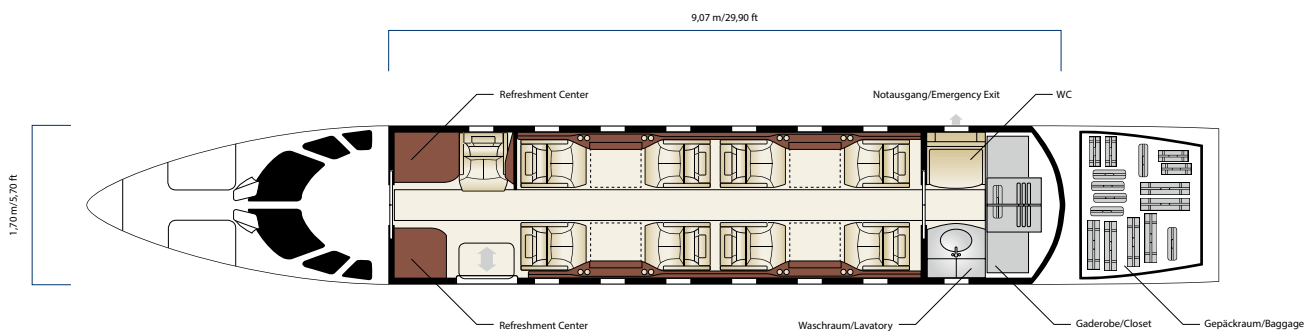

Cessna 680 Citation Sovereign+

Registration:	D-CAWX
Passagiere/Passengers:	9
Crew:	Pilot/Co-Pilot Flight Attendant
Geschwindigkeit/Speed:	860 km/h
Reichweite/Range:	up to 5700 km (depending on loading & weather consitions)
Hersteller/Manufacturer	Cessna Aircraft Company

Interieur/Interior:

- Elegante Ledersitze/Elegant leather seats
- Auf Wunsch auch mit vier Betten/Four convertible beds available

Catering

- VIP/Hot Catering
- Open Bar

Aerowest GmbH

Nordstr. 18 (GAT II) | 30855 Langenhagen
Tel. +49 (0) 511 737 000 | Fax +49 (0) 511 721 806
E-Mail ops@aerowest.net | www.aerowest.net