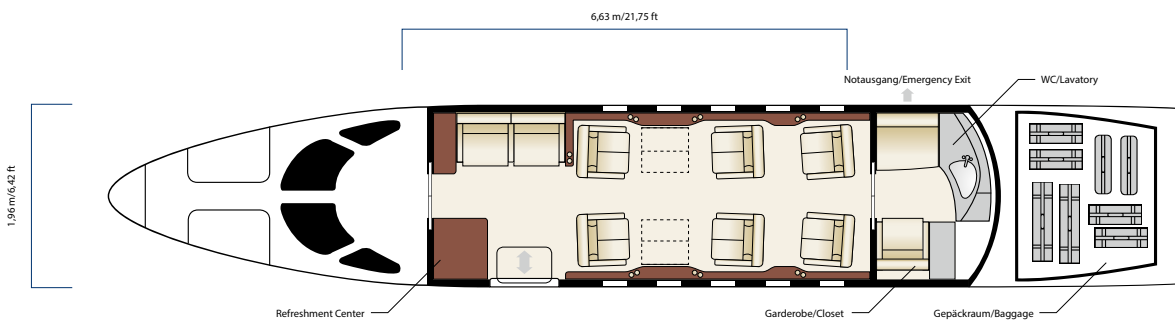

Cessna 680A Citation Latitude

Registration:	D-CAWK
Passagiere/Passengers:	8+1
Crew:	Pilot/Co-Pilot Flight Attendant
Geschwindigkeit/Speed:	826 km/h
Reichweite/Range:	up to 5200 km (depending on loading & weather consitions)
Hersteller/Manufacturer	Cessna Textron Aviation

Interieur/Interior:

- Elegante Ledersitze/Elegant leather seats
- Auf Wunsch auch mit zwei Betten/Two convertible beds available

Catering

- VIP Catering
- Open Bar

Aerowest GmbH

Nordstr. 18 (GAT II) | 30855 Langenhagen
Tel. +49 (0) 511 737 000 | Fax +49 (0) 511 721 806
E-Mail ops@aerowest.net | www.aerowest.net